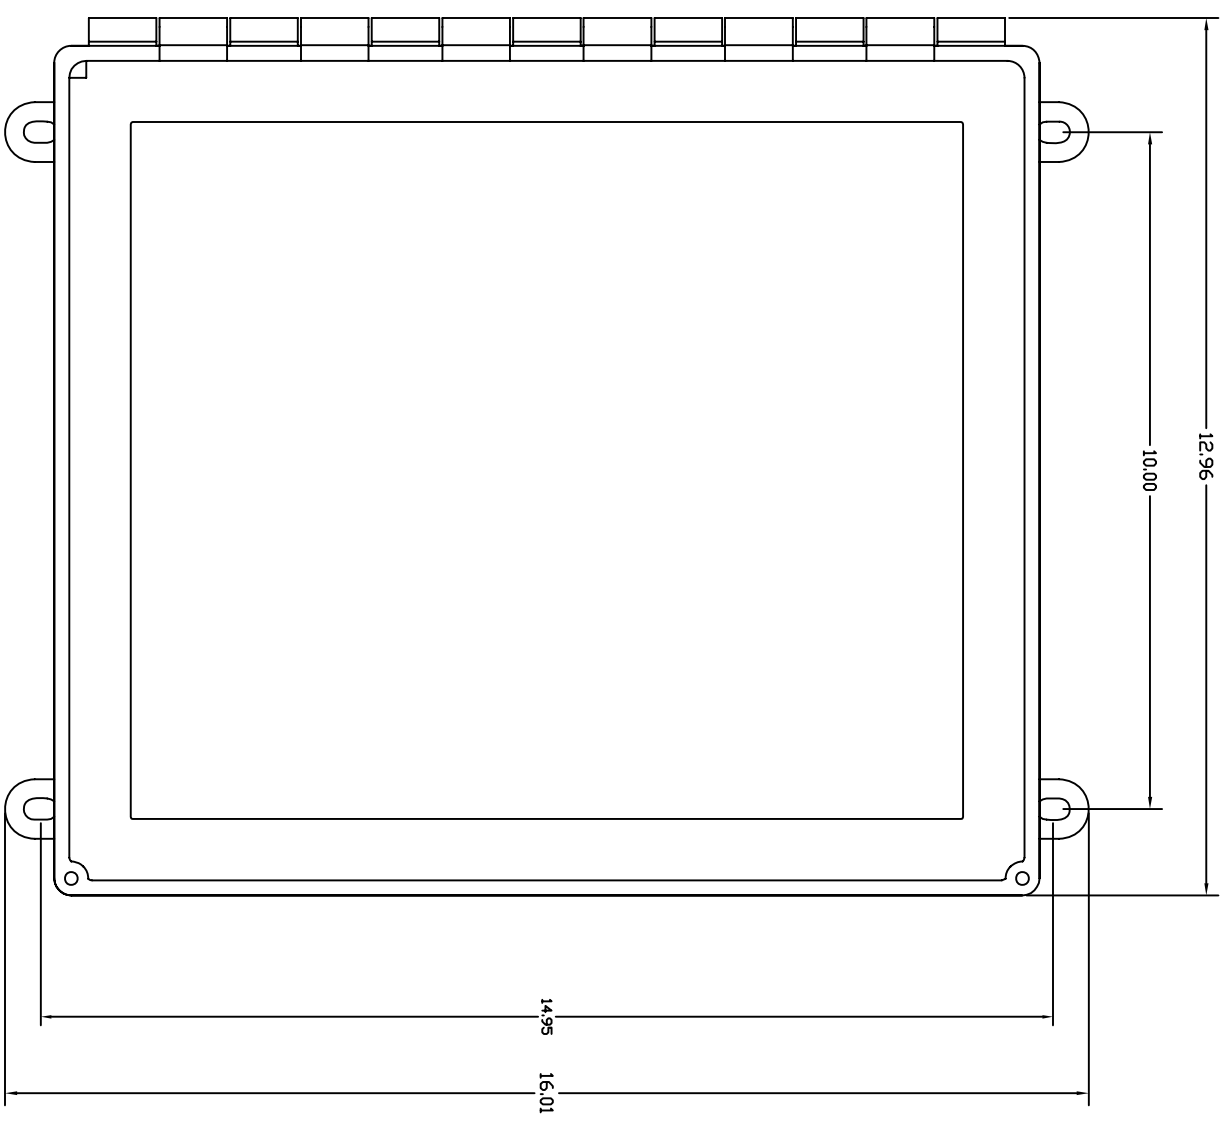

REVISIONS			
REV	ECO	DATE	APPROVED

MTKA, MINN.
 THIS DRAWING IS THE PROPERTY OF ELECTRO-SENSORS, INC. AND CAN BE LOANED TO YOU FOR THE WRITTEN CONSENT OF ELECTRO-SENSORS, INC.

TITLE
 14 X 12 X 8 NEMA X4
 FIBER GLASS
 W/WINDOW

SCALE
 D 725-003600

SIZE DWG. NO.
 D 725-003600

REV.
 -

DD NOT SCALE DWG. SHEET 1 OF 1