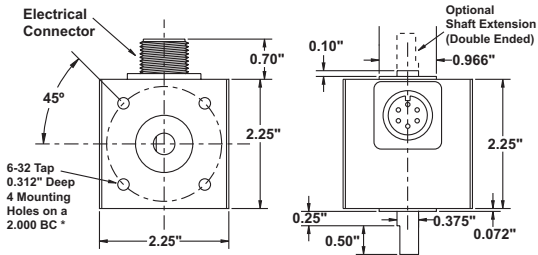

#380 Dimensional Drawing

#380 NPN Collector Output

6-pin Connector

Wiring Color Code

A	Common	Black
B	V+	Red
C	Index Pulse (Optional)	Yellow
D	Output A	White/Clear
E	Output B (Optional)	Green
F	No Connection	N/C