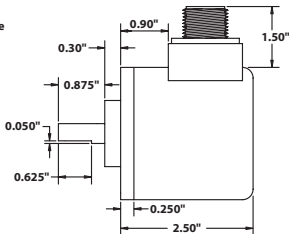

#470 Dimensional Drawing

#470 NPN Collector Output

7-pin Connector

Wiring Color Code

A Data A White
B Data B Blue
C Index Z Yellow
D V+ Red
E No Connection N/C
F Common Black
G Case Green