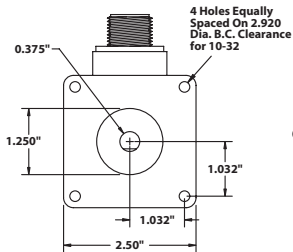

#470 Dimensional Drawing

#470 NPN Collector Output

7-pin Connector

Wiring Color Code

A Data A White
B Data B Blue
C Index Z Yellow
D V+ Red
E No Connection N/C
F Common Black
G Case Green