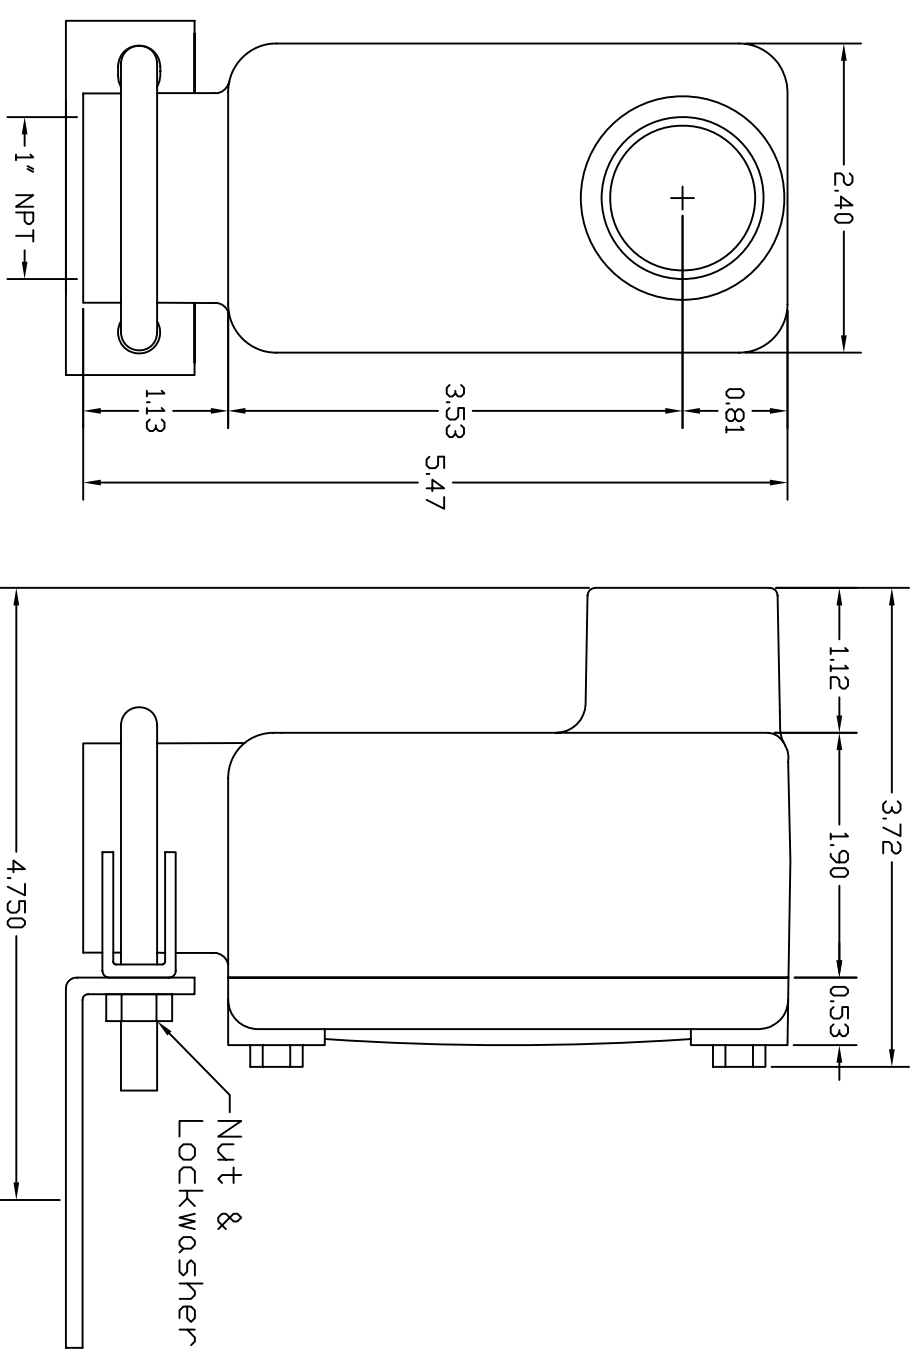

M-SERIES SPEED SWITCH

XP MOUNTING BRACKET

255 PULSER DISC

REVISONS		DESCRIPTION	DATE	APPROVED
REV	ECD			

TITLE
**M-SERIES
 SPEED SWITCH
 SYSTEM COMPONENTS**

ELECTRO-SENSORS
 MTKA, MINN.

THIS DOCUMENT IS THE PROPERTY OF ELECTRO-SENSORS, INC. AND CAN NOT BE DUPLICATED OR DISTRIBUTED WITHOUT THE WRITTEN CONSENT OF ELECTRO-SENSORS, INC.

SCALE	SIZE	DWG. NO.	REV.
DD NDT SCALE DWG.	B		

SHT. OF