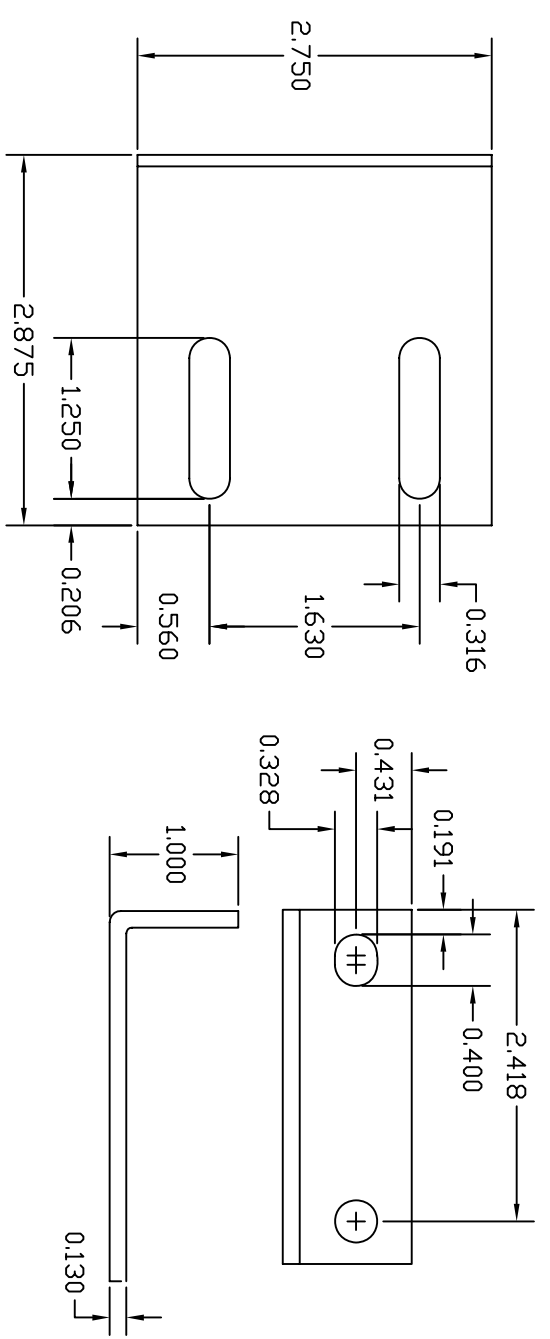

M-SERIES SPEED SWITCH

XP MOUNTING BRACKET

255 PULSER DISC

REVISONS		DESCRIPTION	DATE	APPROVED
REV	ECD			

TITLE
**M-SERIES
 SPEED SWITCH
 SYSTEM COMPONENTS**

ELECTRO-SENSORS
 MTKA, MINN.

THIS DOCUMENT IS THE PROPERTY OF ELECTRO-SENSORS, INC. AND CAN NOT BE DUPLICATED OR DISTRIBUTED WITHOUT THE WRITTEN CONSENT OF ELECTRO-SENSORS, INC.

SCALE	SIZE	DWG. NO.	REV.
DD NDT SCALE DWG.	B		

SHT. OF