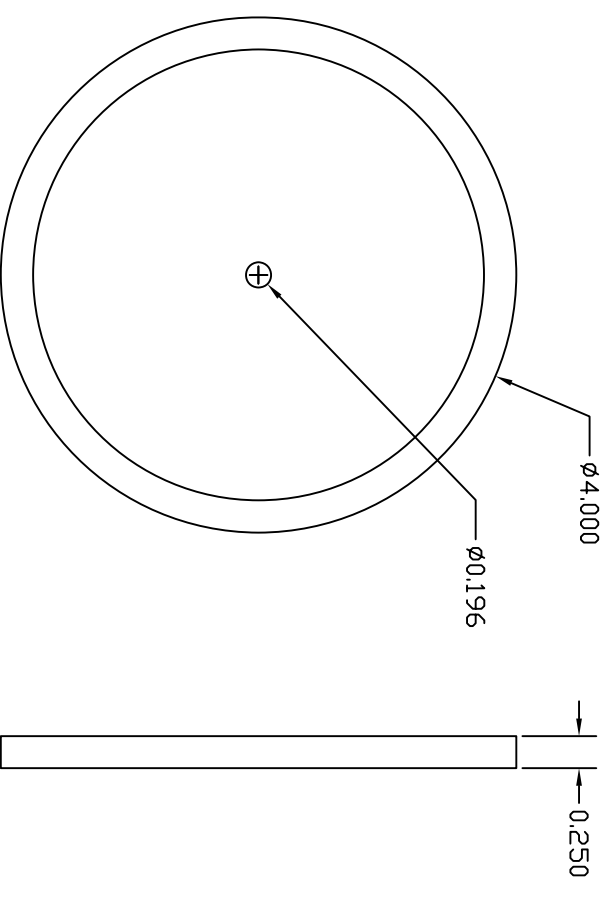

M-SERIES SPEED SWITCH

XP MOUNTING BRACKET

255 PULSER DISC

REVISONS		DESCRIPTION	DATE	APPROVED
REV	ECD			

TITLE
**M-SERIES
 SPEED SWITCH
 SYSTEM COMPONENTS**

ELECTRO-SENSORS
 MTKA, MINN.

THIS DOCUMENT IS THE PROPERTY OF ELECTRO-SENSORS, INC. AND CAN NOT BE DUPLICATED OR DISTRIBUTED WITHOUT THE WRITTEN CONSENT OF ELECTRO-SENSORS, INC.

SCALE	SIZE	DWG. NO.	REV.
DD NDT SCALE DWG.	B		

SHT. OF