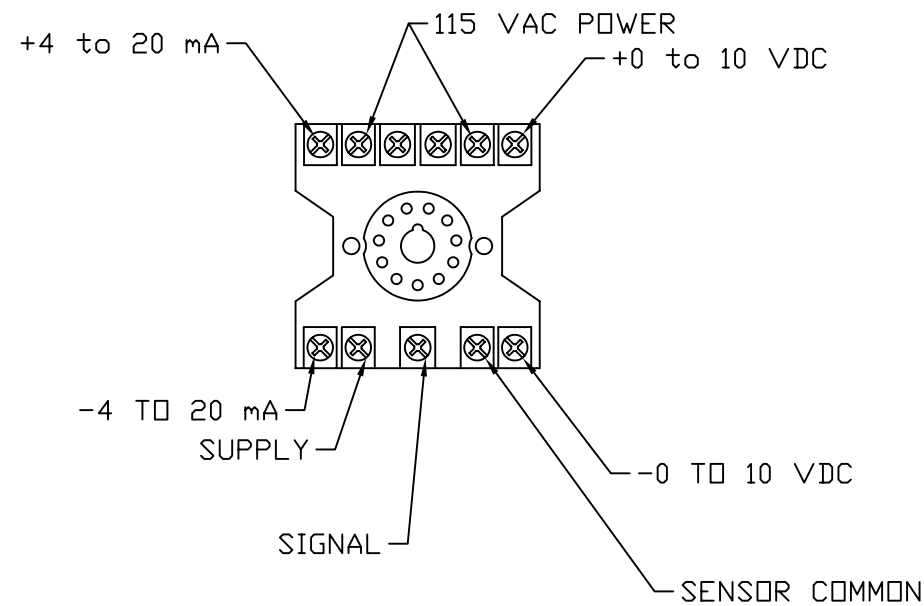

SA-420

STANDARD
DIGITAL SENSING HEAD

255 PULSER DISC

REVISIONS				
REV	ECD	DESCRIPTION	DATE	APPROVED

THIS DOCUMENT IS THE PROPERTY OF ELECTRO-SENSORS, INC. AND CAN NOT BE DUPLICATED OR DISTRIBUTED WITHOUT THE WRITTEN CONSENT OF ELECTRO-SENSORS, INC.

TITLE			
SA-420 TYPICAL SYSTEM COMPONENTS			
SCALE	SIZE	DWG. NO.	REV.
DO NOT SCALE DWG.	B		
SHT. OF			