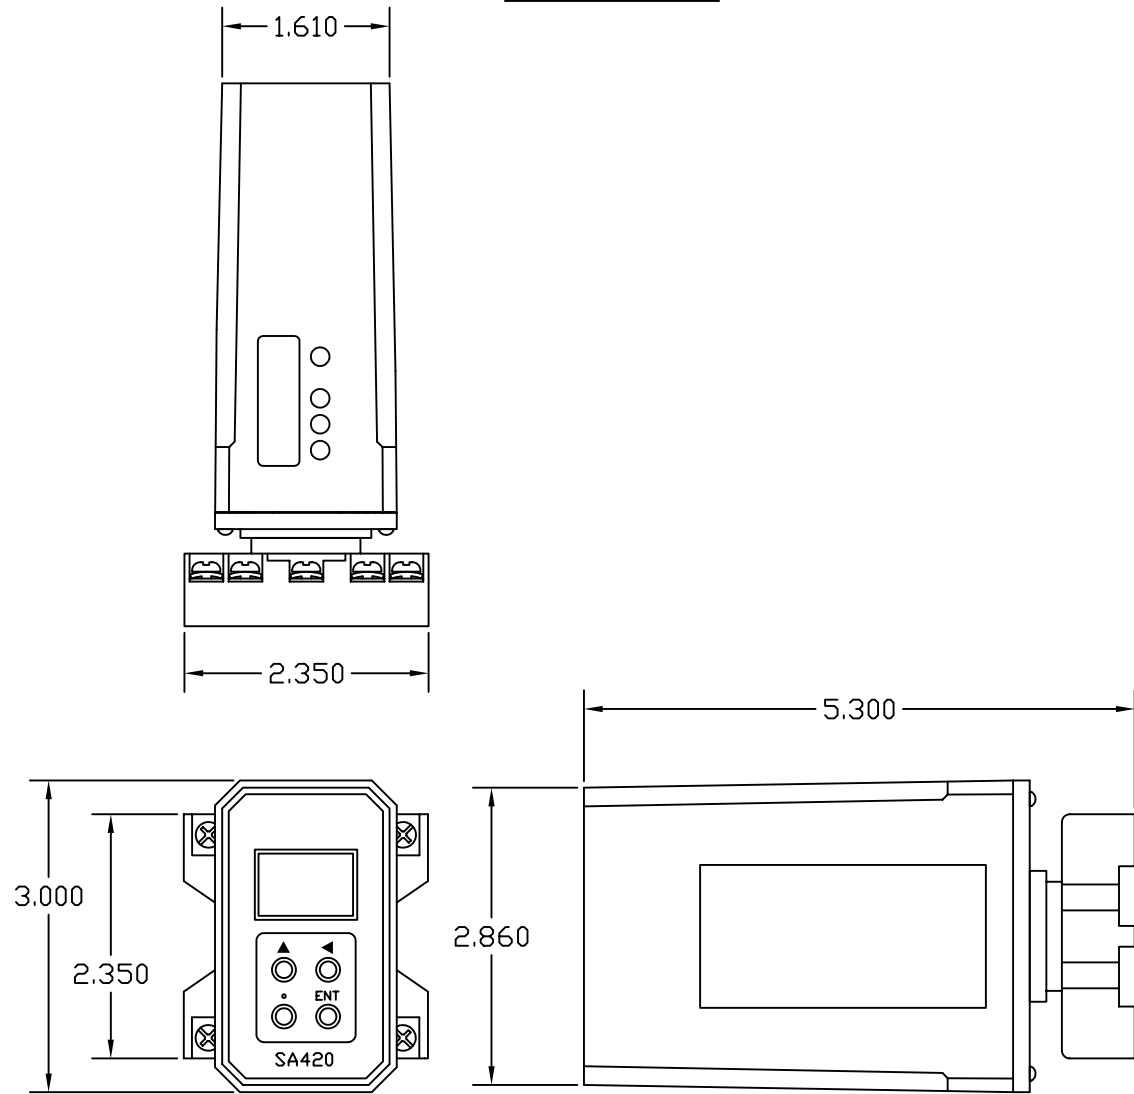

SA-420

STANDARD
DIGITAL SENSING HEAD

255 PULSER DISC

REVISIONS				
REV	ECD	DESCRIPTION	DATE	APPROVED

THIS DOCUMENT IS THE PROPERTY OF ELECTRO-SENSORS, INC. AND CAN NOT BE DUPLICATED OR DISTRIBUTED WITHOUT THE WRITTEN CONSENT OF ELECTRO-SENSORS, INC.

TITLE			
SA-420 TYPICAL SYSTEM COMPONENTS			
SCALE	SIZE	DWG. NO.	REV.
DO NOT SCALE DWG.	B		
SHT. OF			