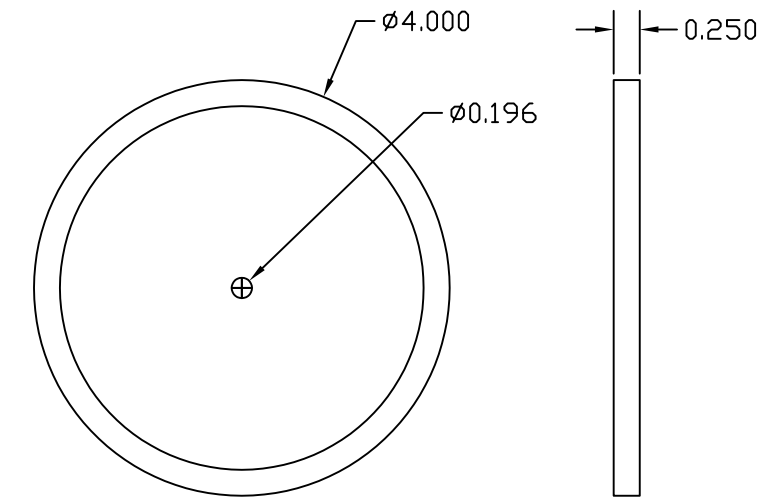

SA-420

STANDARD
DIGITAL SENSING HEAD

255 PULSER DISC

REVISIONS				
REV	ECD	DESCRIPTION	DATE	APPROVED

THIS DOCUMENT IS THE PROPERTY OF ELECTRO-SENSORS, INC. AND CAN NOT BE DUPLICATED OR DISTRIBUTED WITHOUT THE WRITTEN CONSENT OF ELECTRO-SENSORS, INC.

TITLE			
SA-420 TYPICAL SYSTEM COMPONENTS			
SCALE	SIZE	DWG. NO.	REV.
DO NOT SCALE DWG.	B		
SHT. OF			