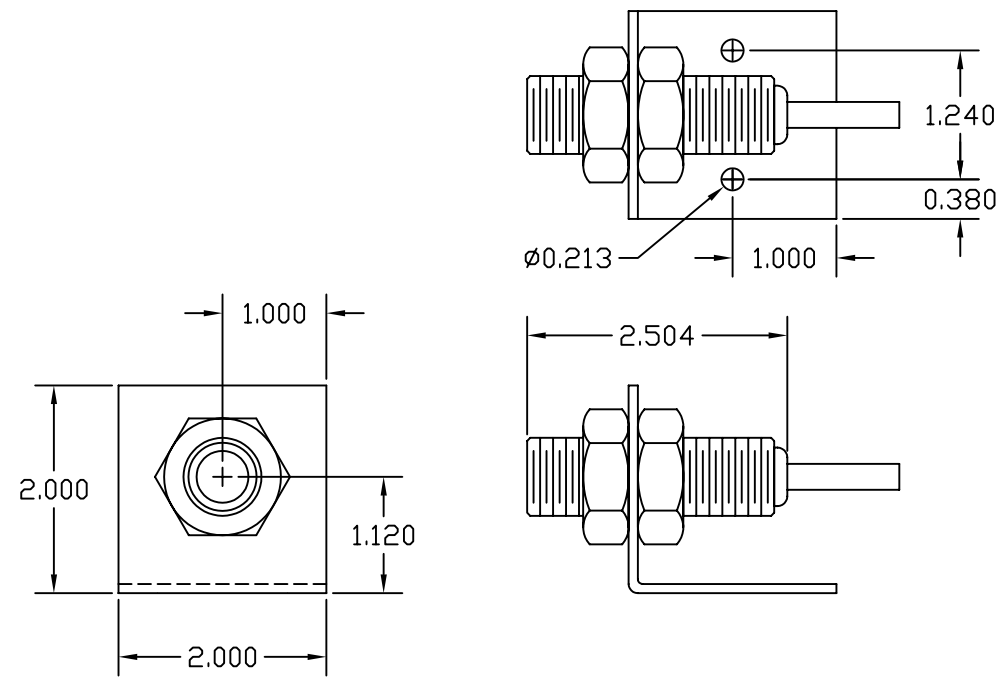

SA-420

STANDARD
DIGITAL SENSING HEAD

255 PULSER DISC

REVISIONS				
REV	ECD	DESCRIPTION	DATE	APPROVED

THIS DOCUMENT IS THE PROPERTY OF ELECTRO-SENSORS, INC. AND CAN NOT BE DUPLICATED OR DISTRIBUTED WITHOUT THE WRITTEN CONSENT OF ELECTRO-SENSORS, INC.

TITLE			
SA-420 TYPICAL SYSTEM COMPONENTS			
SCALE	SIZE	DWG. NO.	REV.
DO NOT SCALE DWG.	B		
SHT. OF			