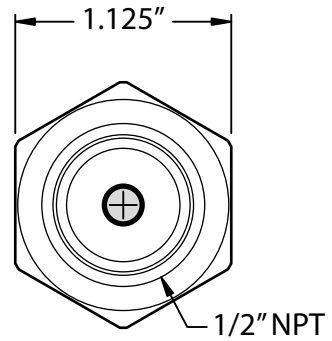

18B (Basic)

18E (M12 Eurofast)

18R (1/2" NPT Female)

18F (1/2" Flexible Liquid-Tight Conduit)