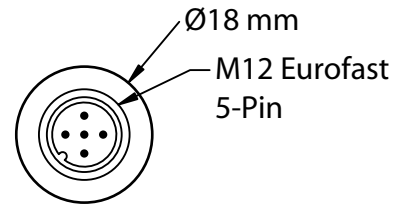

18B (Basic)

18E (M12 Eurofast)

18R (1/2" NPT Female)

18F (1/2" Flexible Liquid-Tight Conduit)